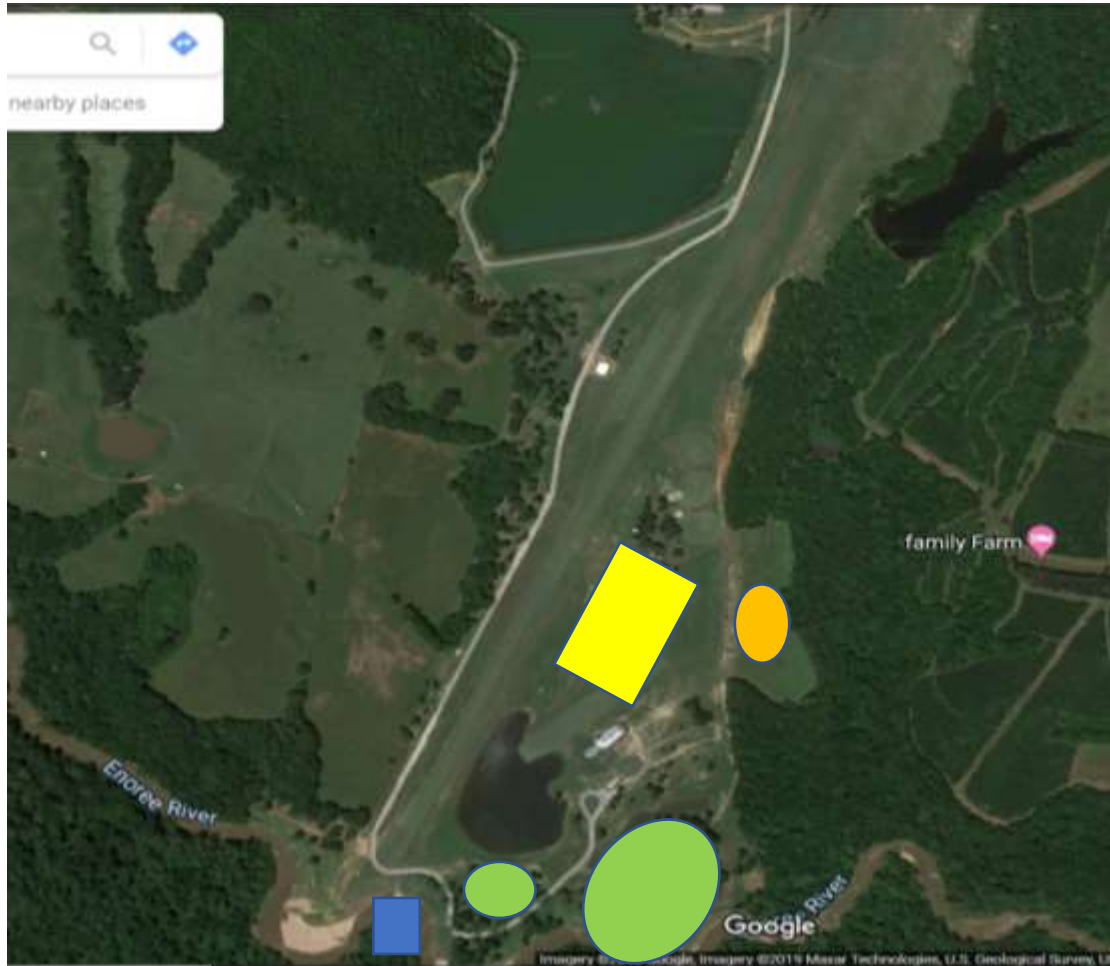

General Aviation Camping

Green Oval=Airplanes and Tents Only

- No hard side tents, trailers, campers
- Vehicles are only allowed to drop off and MUST relocate

Orange=Overflow

Yellow=Day Trips (No Cars or Tents)

Blue=Camper Check In

- No vehicles beyond this area or on the North side of the road/rope.
- Exceptions are vendors, RVs at their Premium Camp site, and operational vehicles designated by Triple Tree)

*Please no motorized vehicles including golf carts in yellow, orange, or green areas other than operational vehicles.

General Aviation Parking (Lower Gazebo)

Yellow Area = Family Fun, Food and Game Area. Please no motorized vehicles in this area including Golf Carts. This is for the safety of everyone in this area.

Red Area = Designated Temporary vehicle parking area for operational vehicles, vendors, and temporary drop off and loading.